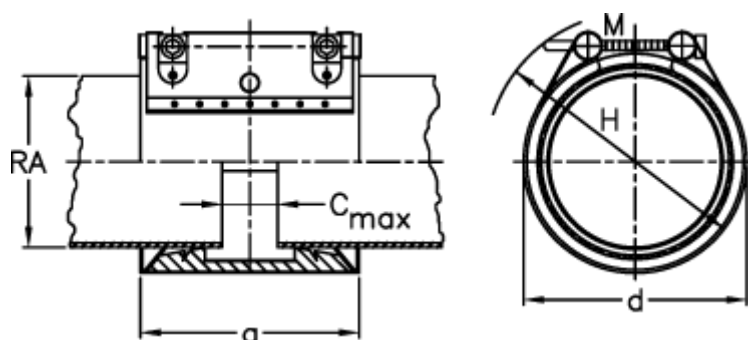

Article number: 025799200035

Description: Norma Connect pipe coupling
GRIP E W4 Ø=35,0 EPDM, 16 bar

Measures

a = 62.4

C max with insertion band = 8

d = 55

H = 75

M (screw) = M8

Nominal pressure (bar) = 16

RA = 35

RA min-RA max = 34,5-35,5

Weight a piece = 0.5